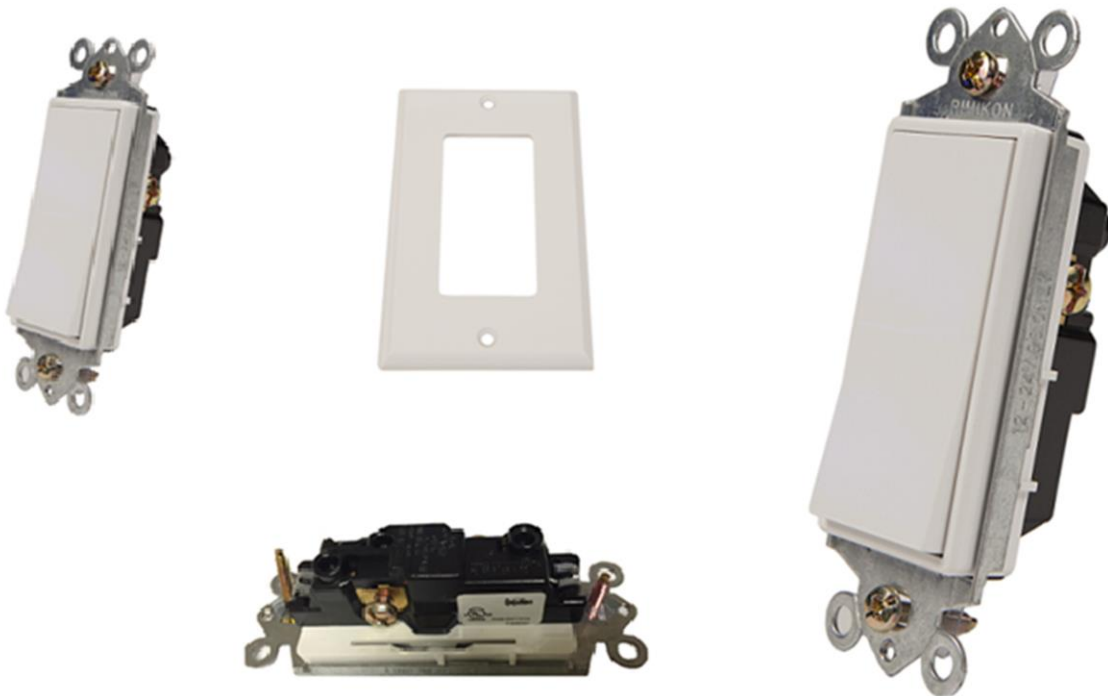

RIM-SW12/24

12/24 Volt DC Decor switch

Specifications

Part #: RIM-SW12/24
Color: White
Input Voltage: 12/24 volt DC 4 A max
Output: 12/24 volt DC
Net Weight: .2lbs
Dimensions: 4-1/8 " x 1-3/4"
Certifications: UL,CUL,

Product Description

Rimikon Extra low voltage decor switch can be used as a Single pole or a 3 Way switch with 12 or 24 volt LED product such as Recessed LED lights , Cabinet lights , Strip LED

12v Wall lamp or 24 volt outdoor flood lamp.

Decor style wall plate sold separately.

Warranty 1 year

Rimikon 24 volt DC LED decor Style switch light application