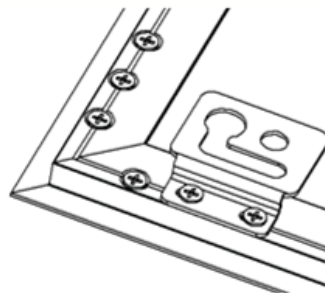

RIM-P26CM Chain Mount